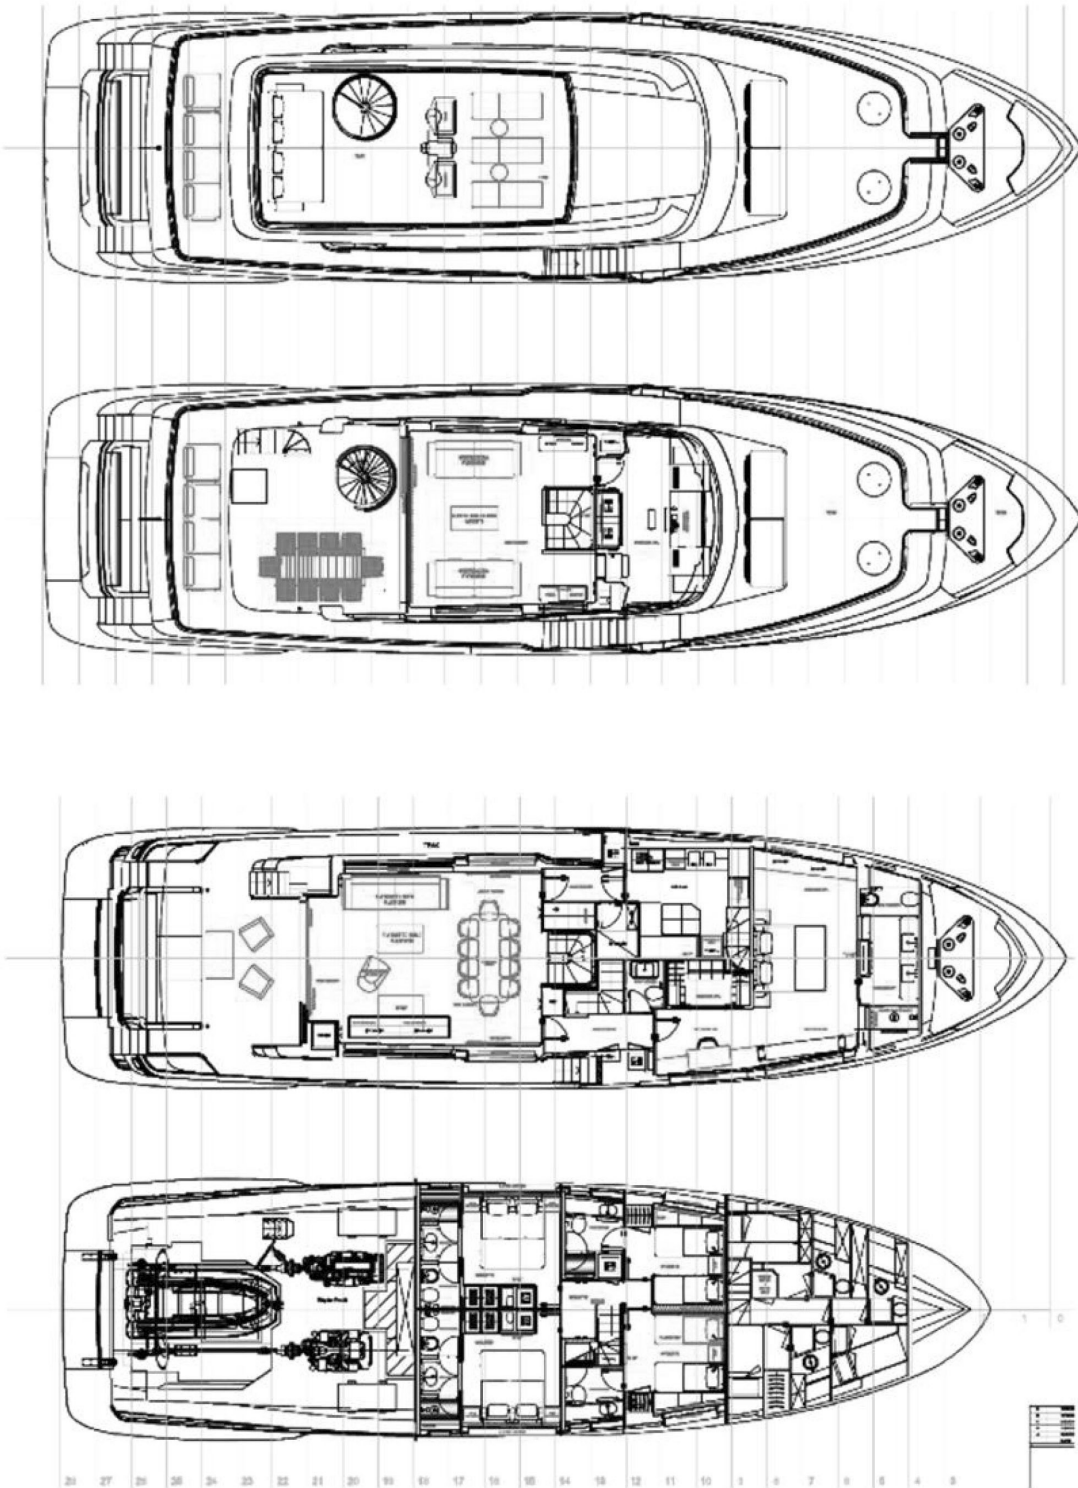

All particulars are believed to be correct, but not guaranteed.

CUSTOM LINE NAVETTA 30